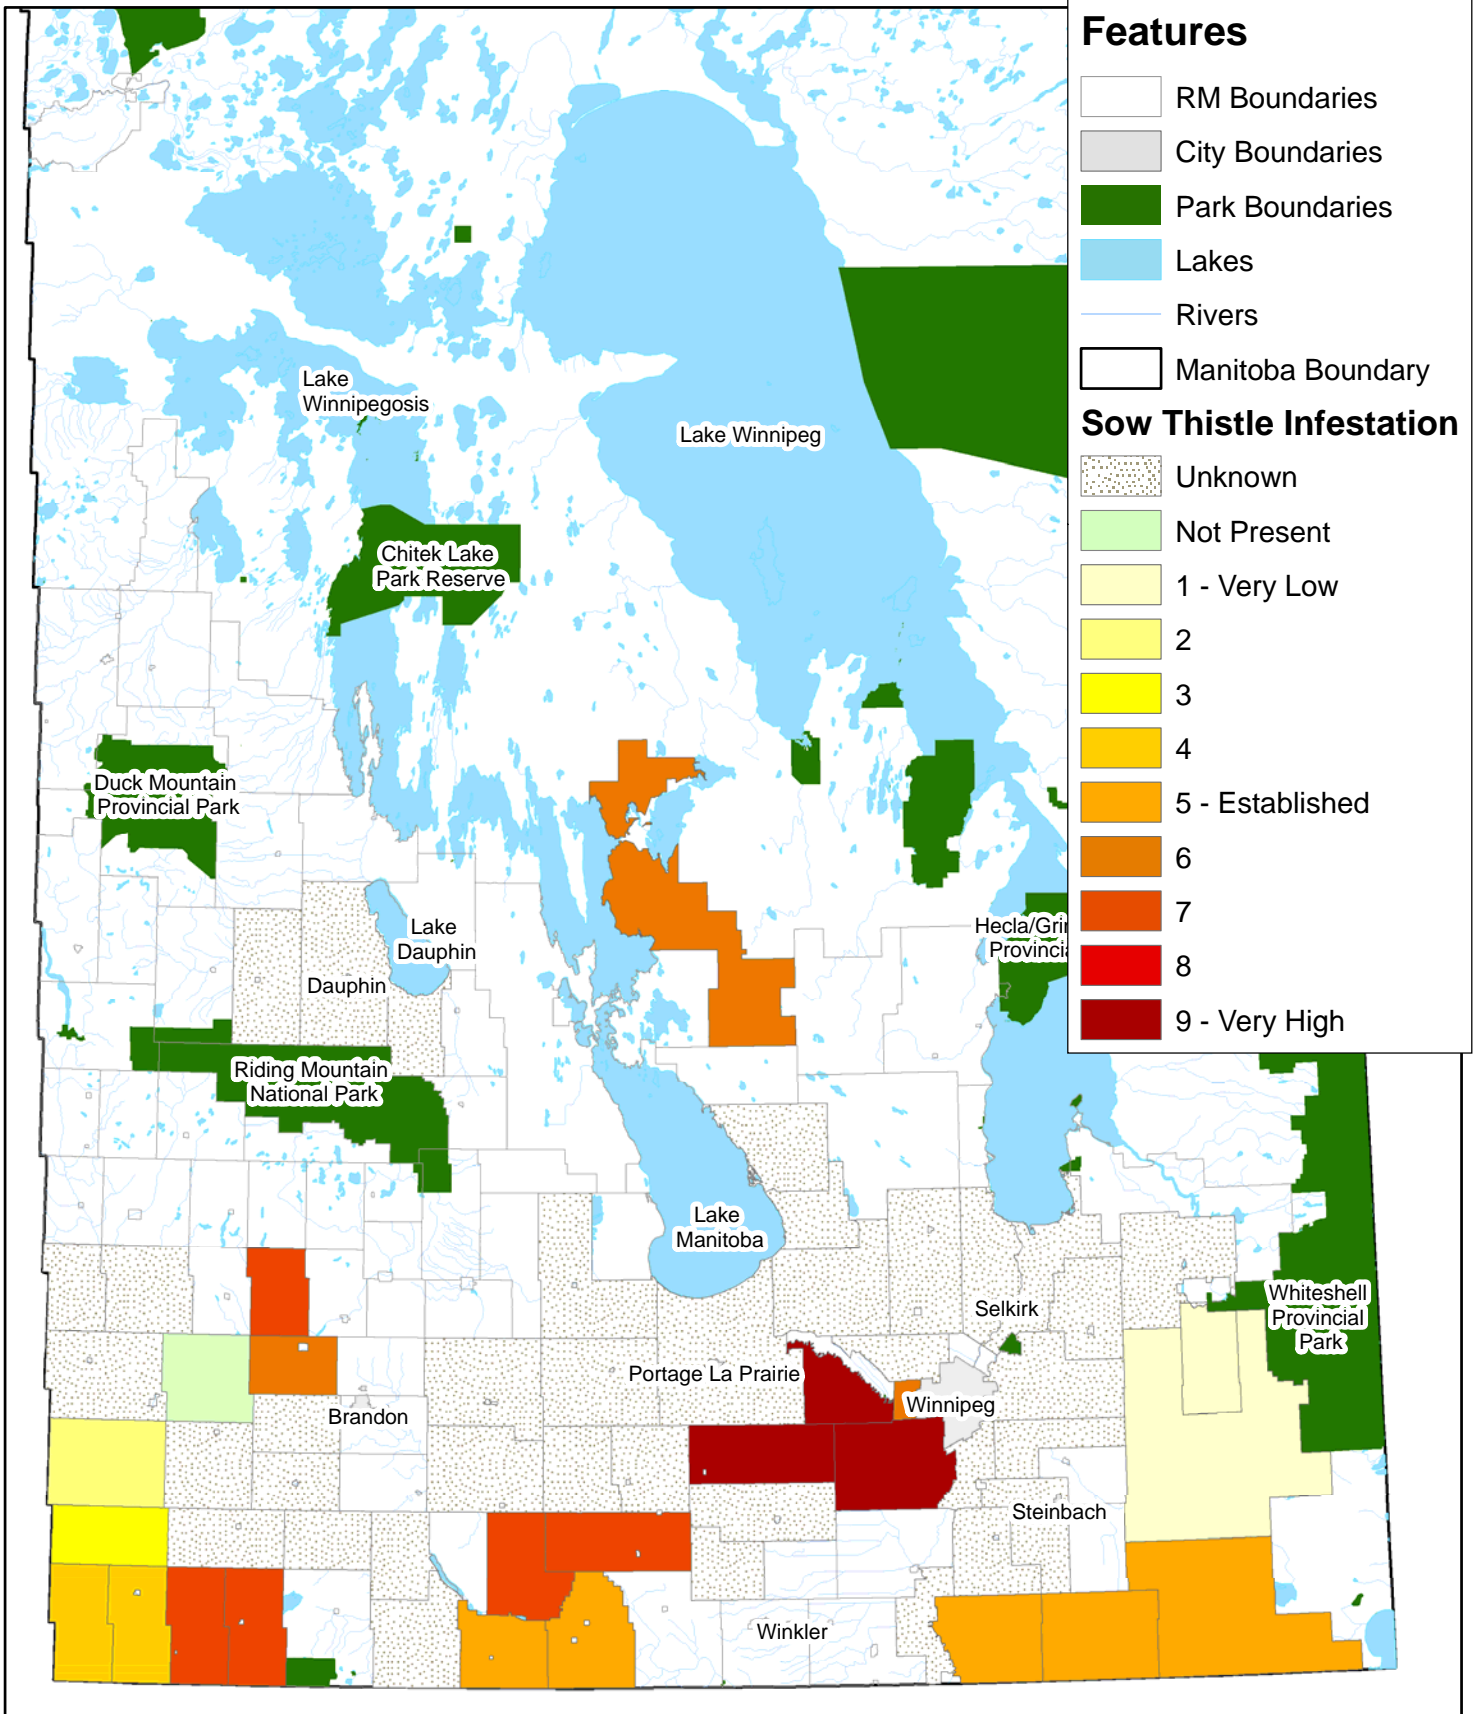

Sow Thistle Infestations in Manitoba, 2009

(MWSA Survey)

50 25 0 50 Kilometers

Manitoba
Weed Supervisors
Association